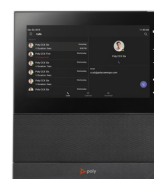

Reduce the noise and enhance your sound with Poly's broad range of Microsoft Teams certified phones.

CCX 400

CCX 500

CCX 600

Elara 60

CCX 600

With Poly headsets and speakers, you can easily connect to a variety of devices, enabling you to concentrate on the task at hand without the worry of any noisy interference.

Cut through background noise with Poly headsets, providing seamless and flexible connectivity with:

- **USB A**
- **USB C**
- **Bluetooth**
- **Microsoft Teams-Certified Headsets**

Voyager 8200 UC

Savi 8200